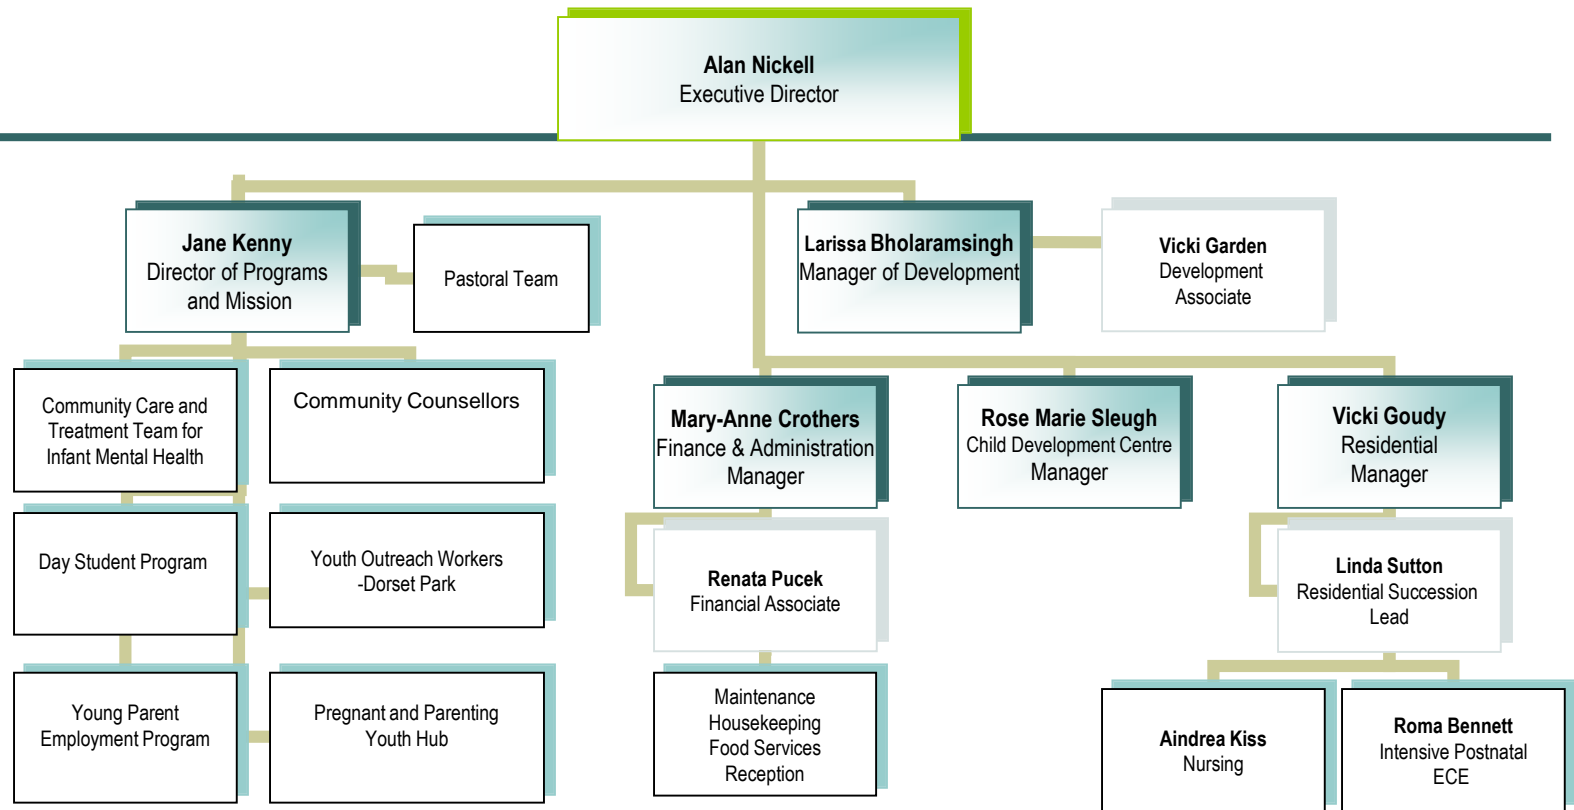

Rosalie Hall Organizational Chart

Staff Working at Rosalie Hall, Administered by Other Organizations

Day Student Teachers
TDSB/TCDSB

Addictions Counsellor
Pathways, Jean Tweed Centre

Dietitian
Toronto Public Health

Shared services onsite with Aisling Discoveries, Toronto Public Health, and the City of Toronto Resource Teachers.

June, 2013